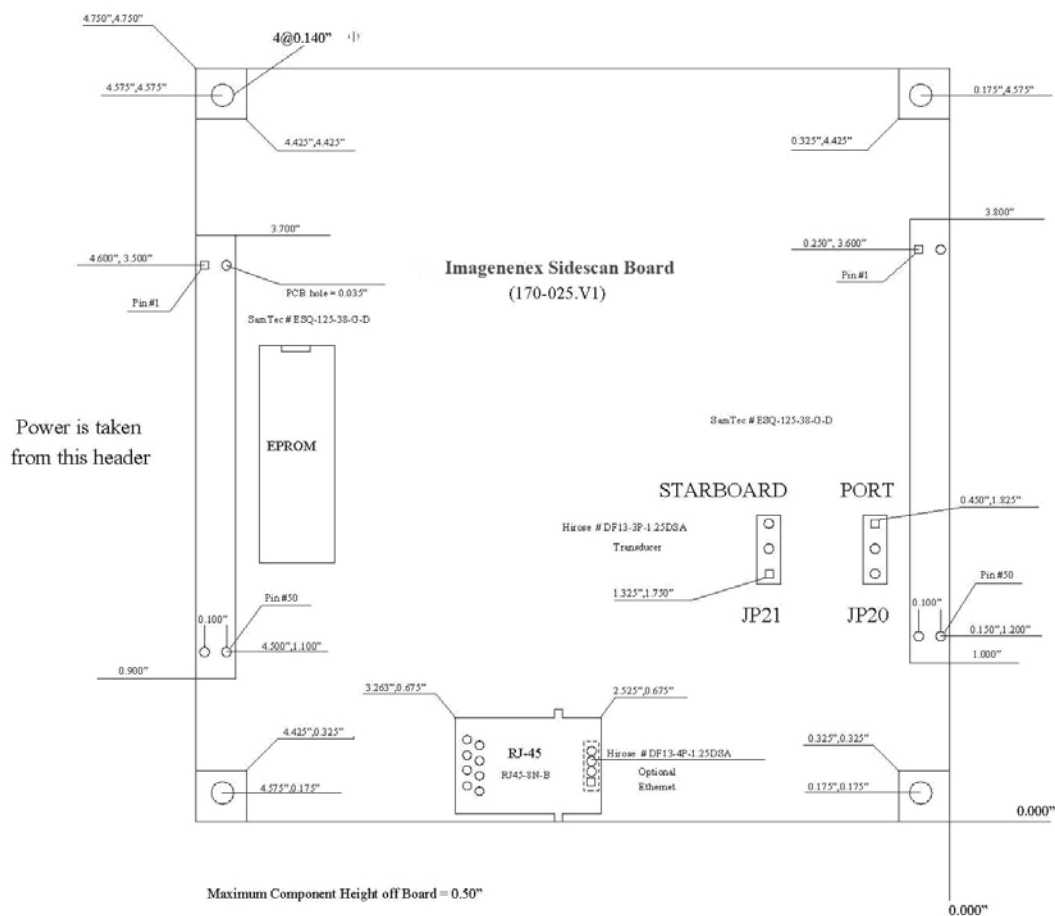

## SIDESCAN SONAR KIT (ETHERNET COMMUNICATIONS)

Shown with standard transducers & board

<b>HARDWARE SPECIFICATIONS:</b>	
<b>INTERFACE</b>	Ethernet
<b>FREQUENCY</b>	260 kHz / 330 kHz / 800 kHz nominal
<b>TRANSDUCER BEAM WIDTH</b>	260 kHz: 2.2° x 75° 330 kHz: 1.8° x 60° 800 kHz: 0.7° x 30°
<b>RANGE RESOLUTION</b>	Range scale ÷ 1000
<b>POWER SUPPLY</b>	Nominal 24 VDC (22 VDC – 33 VDC) at less than 2.5 Watts
<b>ELECTRONICS DIMENSIONS</b>	120.65 mm (4.75") x 120.65 mm (4.75") 111.76 mm (4.4") between mounting holes or <b>Narrow PCB Option:</b> 88.9 mm (3.5") x 165.1 mm (6.5") 81.28 mm (3.2"), 157.48 mm (6.2") between mounting holes
<b>TRANSDUCER DIMENSIONS</b>	See drawing on p. 3
<b>WEIGHT: In Air</b>	<b>Transducers</b> 385 g (0.8 lbs) each
	<b>Electronics</b> 121 g (0.3 lbs)

<b>COMMUNICATIONS PROTOCOL SPECIFICATIONS:</b>	
<b>ETHERNET INTERFACE SPECIFICATION (v1.00)</b>	Filename: Sidescan Ethernet Specification.pdf
<b>SOURCE CODE AVAILABLE FOR TESTING</b>	RecordData.exe

<b>ORDERING INFORMATION:</b>		
<b>260 kHz / 800 kHz UNIT with Remote Mount Faired Transducers</b>	Standard	896-000-150
IP Address*	Option	-020
Remote Mount Transducers with 24" pigtail**	Option	-025
Remote Mount Transducers with connector**	Option	-026
Narrow PCB	Option	-040