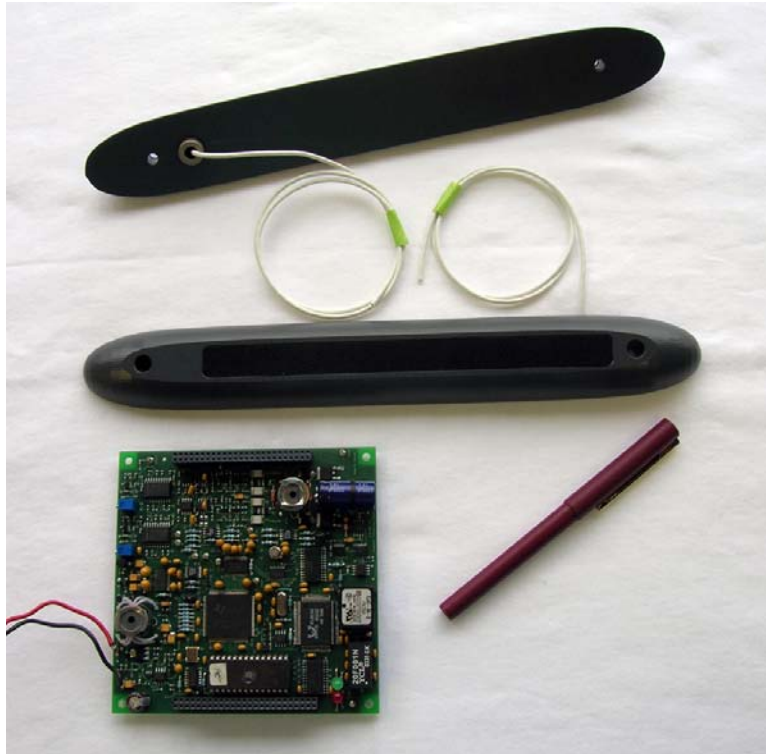

## SIDESCAN SONAR KIT (ETHERNET COMMUNICATIONS)

Shown with standard transducers & board

<b>HARDWARE SPECIFICATIONS:</b>	
<b>INTERFACE</b>	Ethernet
<b>FREQUENCY</b>	260 kHz / 330 kHz / 800 kHz nominal
<b>TRANSDUCER BEAM WIDTH</b>	260 kHz: 2.2° x 75° 330 kHz: 1.8° x 60° 800 kHz: 0.7° x 30°
<b>RANGE RESOLUTION</b>	Range scale ÷ 1000
<b>POWER SUPPLY</b>	Nominal 24 VDC (22 VDC – 33 VDC) at less than 2.5 Watts
<b>ELECTRONICS DIMENSIONS</b>	120.65 mm (4.75") x 120.65 mm (4.75") 111.76 mm (4.4") between mounting holes or <b>Narrow PCB Option:</b> 88.9 mm (3.5") x 165.1 mm (6.5") 81.28 mm (3.2"), 157.48 mm (6.2") between mounting holes
<b>TRANSDUCER DIMENSIONS</b>	See drawing on p. 3
<b>WEIGHT: In Air</b>	<b>Transducers</b> 385 g (0.8 lbs) each
	<b>Electronics</b> 121 g (0.3 lbs)