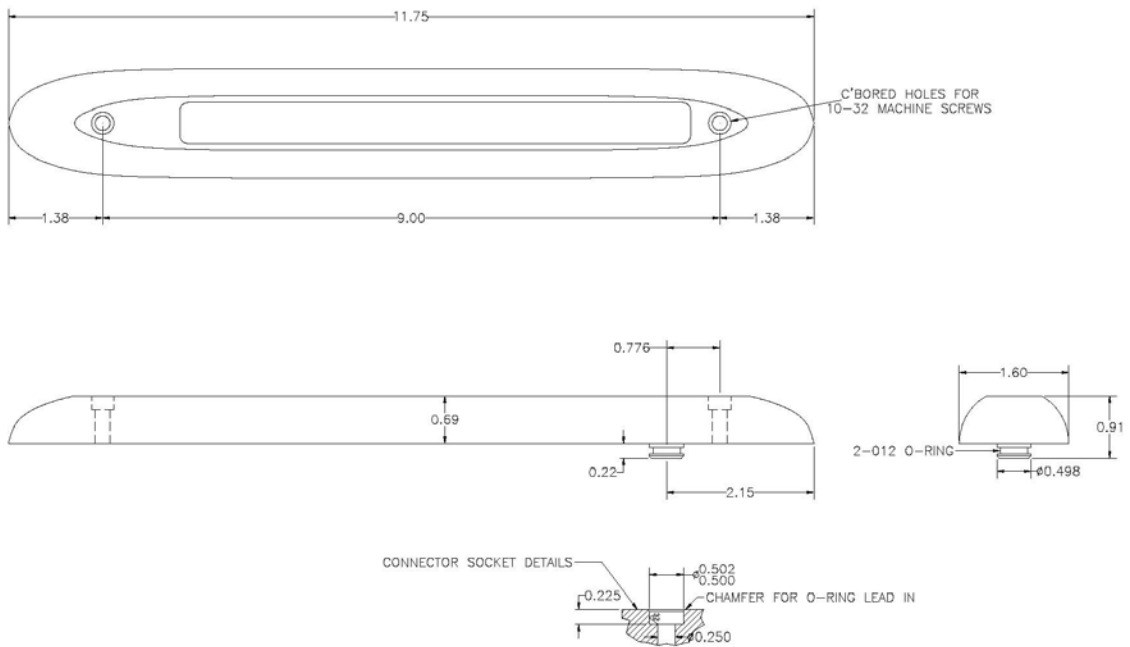

## SIDESCAN SONAR KIT (ETHERNET COMMUNICATIONS)

Shown with standard transducers & board

<b>HARDWARE SPECIFICATIONS:</b>	
<b>INTERFACE</b>	Ethernet
<b>FREQUENCY</b>	260 kHz / 330 kHz / 800 kHz nominal
<b>TRANSDUCER BEAM WIDTH</b>	260 kHz: 2.2° x 75° 330 kHz: 1.8° x 60° 800 kHz: 0.7° x 30°
<b>RANGE RESOLUTION</b>	Range scale ÷ 1000
<b>POWER SUPPLY</b>	Nominal 24 VDC (22 VDC – 33 VDC) at less than 2.5 Watts
<b>ELECTRONICS DIMENSIONS</b>	120.65 mm (4.75") x 120.65 mm (4.75") 111.76 mm (4.4") between mounting holes or <b>Narrow PCB Option:</b> 88.9 mm (3.5") x 165.1 mm (6.5") 81.28 mm (3.2"), 157.48 mm (6.2") between mounting holes
<b>TRANSDUCER DIMENSIONS</b>	See drawing on p. 3
<b>WEIGHT: In Air</b>	<b>Transducers</b> 385 g (0.8 lbs) each
	<b>Electronics</b> 121 g (0.3 lbs)

<b>COMMUNICATIONS PROTOCOL SPECIFICATIONS:</b>	
<b>ETHERNET INTERFACE SPECIFICATION (v1.00)</b>	Filename: Sidescan Ethernet Specification.pdf
<b>SOURCE CODE AVAILABLE FOR TESTING</b>	RecordData.exe

<b>ORDERING INFORMATION:</b>		
<b>260 kHz / 800 kHz UNIT with Remote Mount Faired Transducers</b>	Standard	896-000-150
IP Address*	Option	-020
Remote Mount Transducers with 24" pigtail**	Option	-025
Remote Mount Transducers with connector**	Option	-026
Narrow PCB	Option	-040